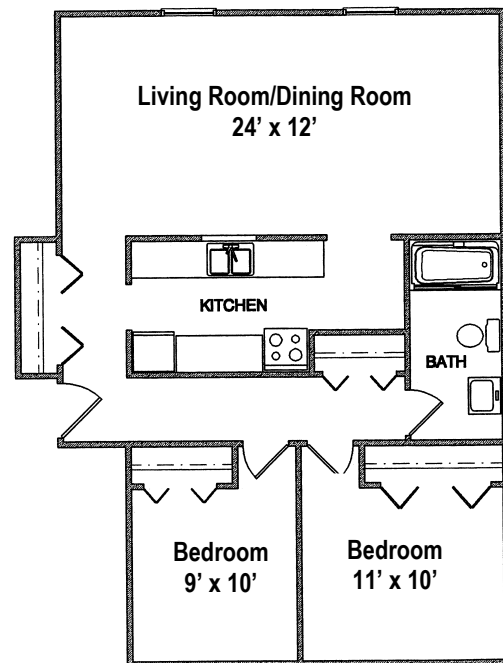

# Shepherd of the Valley – Niles Hillcrest Apartment Floor Plans

600 sq. ft.

## The Ravine

730 sq. ft.

510 sq. ft.

## The Commons

620 sq. ft.