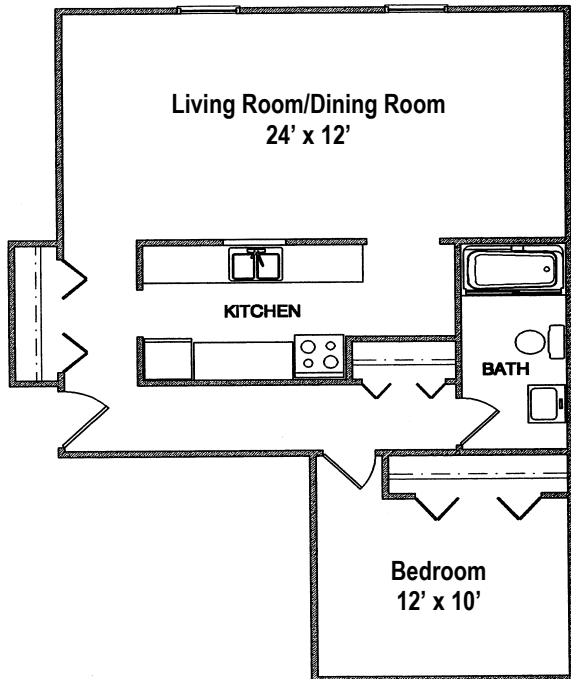

# Shepherd of the Valley – Niles Hillcrest Apartment Floor Plans

600 sq. ft.

## The Ravine

730 sq. ft.

510 sq. ft.

## The Commons

620 sq. ft.