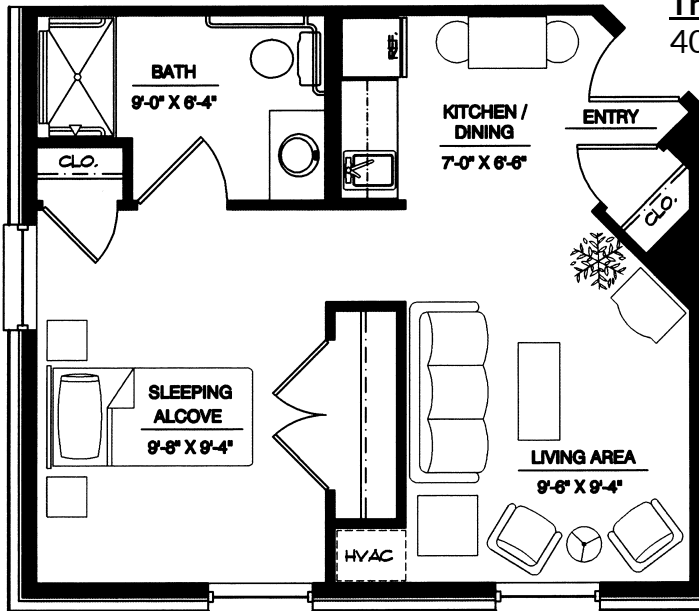

Assisted Living & Assisted Living Plus Floor Plans

The Roosevelt
405 square feet

The Eisenhower
365 square feet

The Cleveland
330 square feet

The McKinley
337 square feet