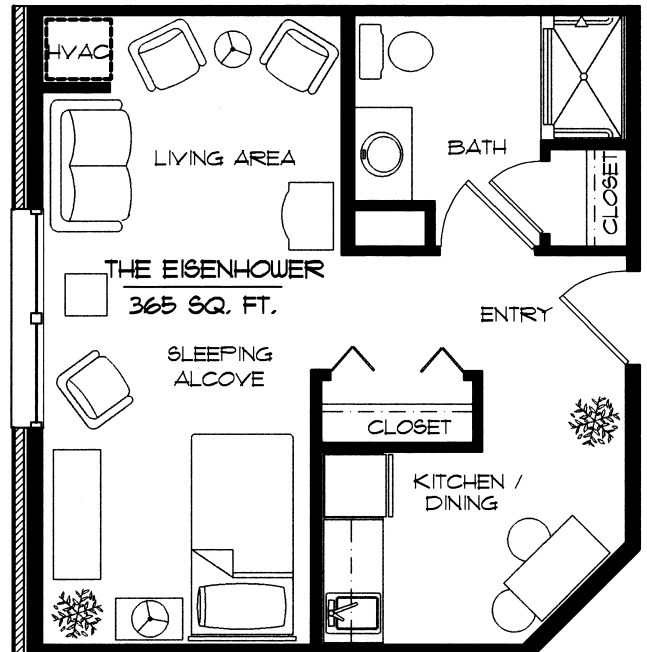

Assisted Living & Assisted Living Plus Floor Plans

The Roosevelt
405 square feet

The Eisenhower
365 square feet

The Cleveland
330 square feet

The McKinley
337 square feet