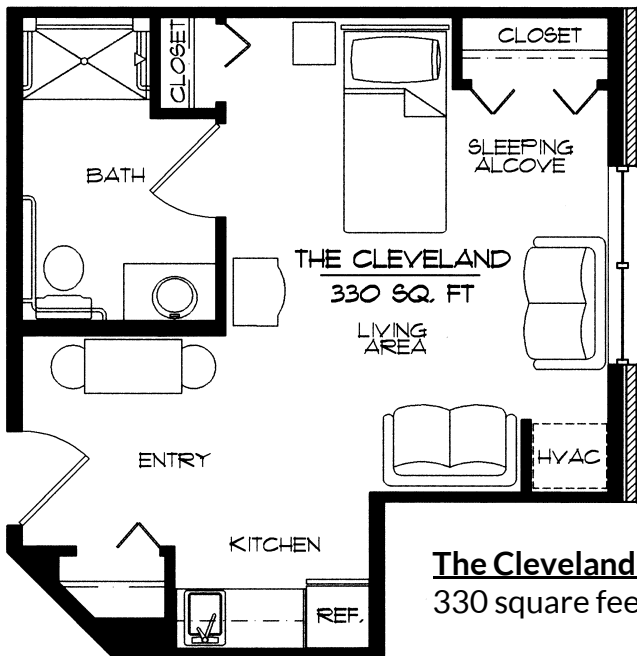

Assisted Living & Assisted Living Plus Floor Plans

The Roosevelt
405 square feet

The Eisenhower
365 square feet

The Cleveland
330 square feet

The McKinley
337 square feet