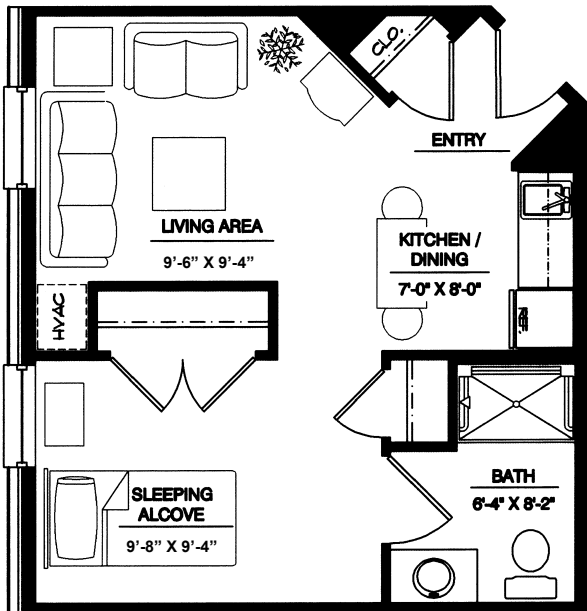

Assisted Living Floor Plans

The McKinley
337 square feet

The Jefferson
365 square

The Lincoln
325 square feet