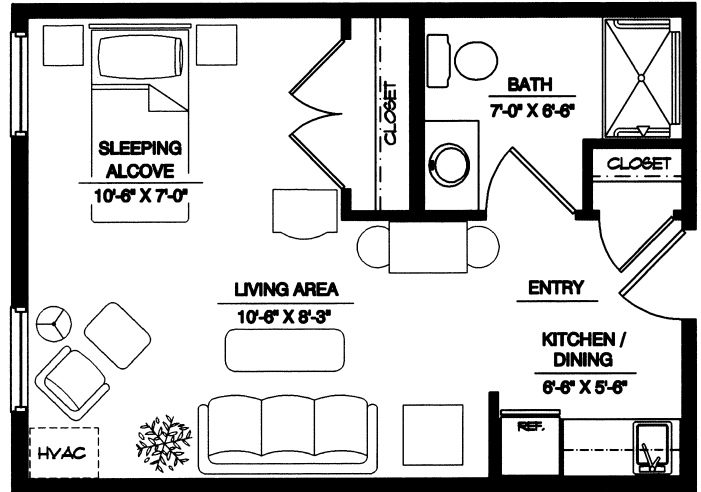

Assisted Living Floor Plans

The McKinley
337 square feet

The Jefferson
365 square

The Lincoln
325 square feet