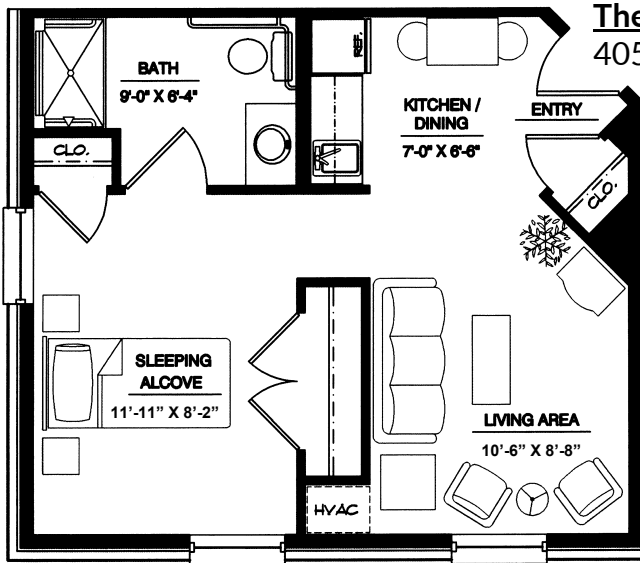

Assisted Living Floor Plans

The McKinley
337 square feet

The Jefferson
365 square

The Lincoln
325 square feet